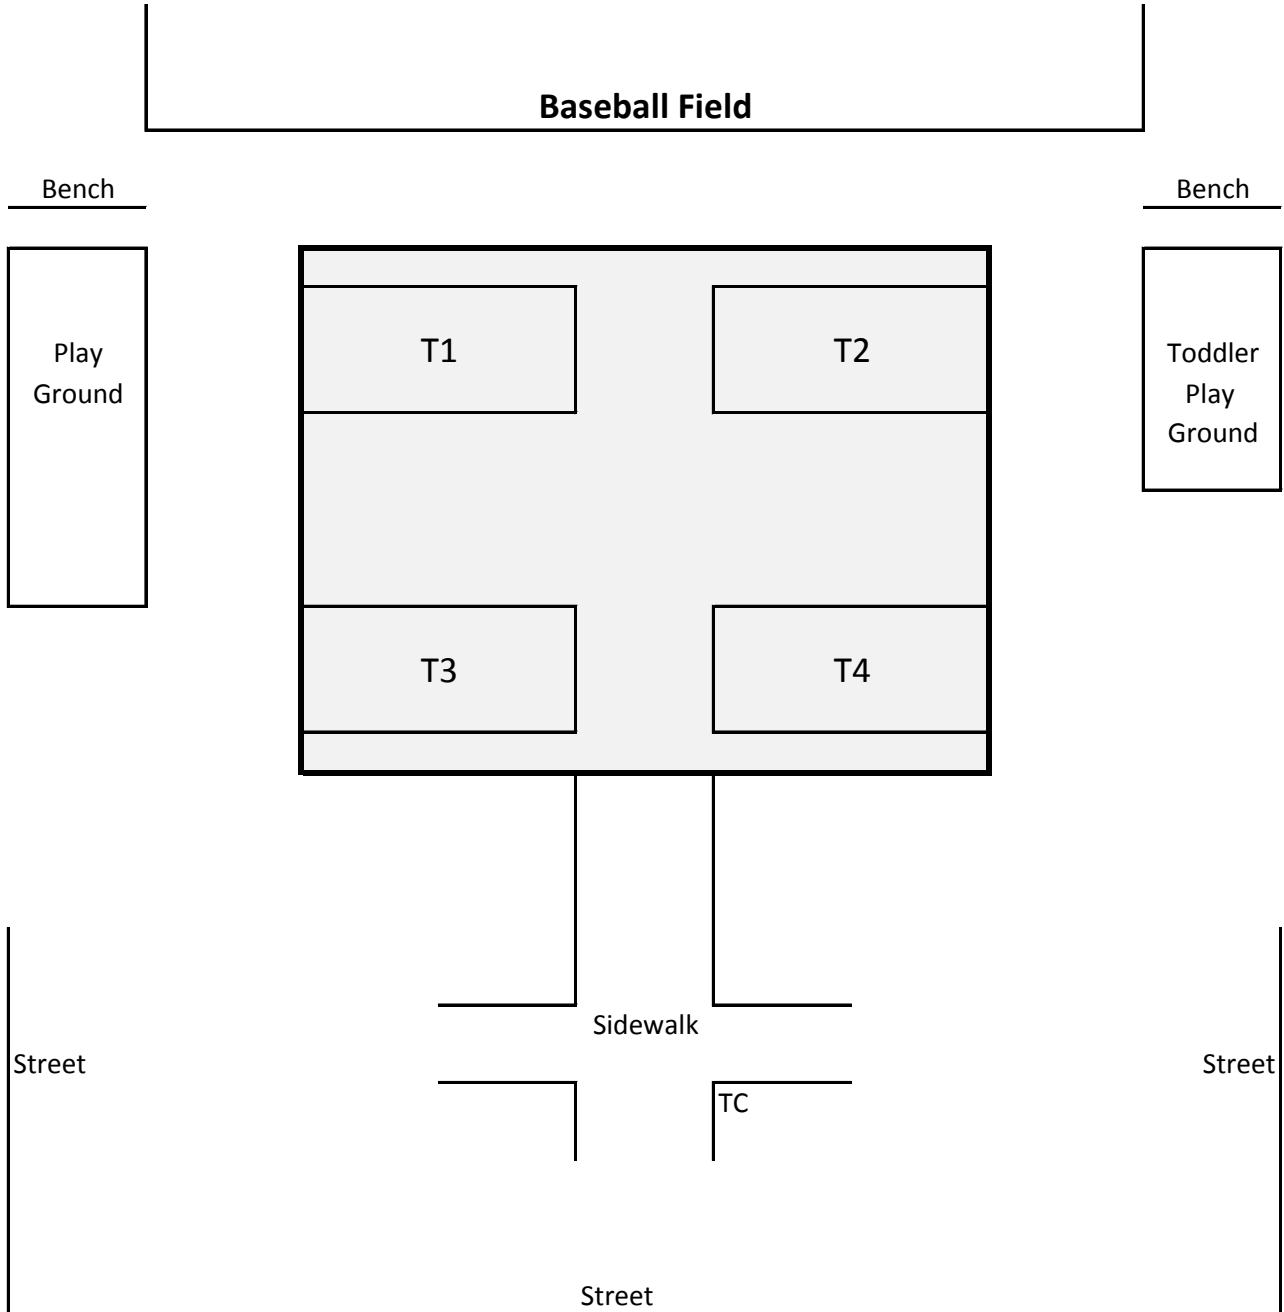

VETERANS PARK
Kensington Drive and Churchill Way

 Shade Structure
T# Tables 1-4
TC Trash Cans

** Not to Scale