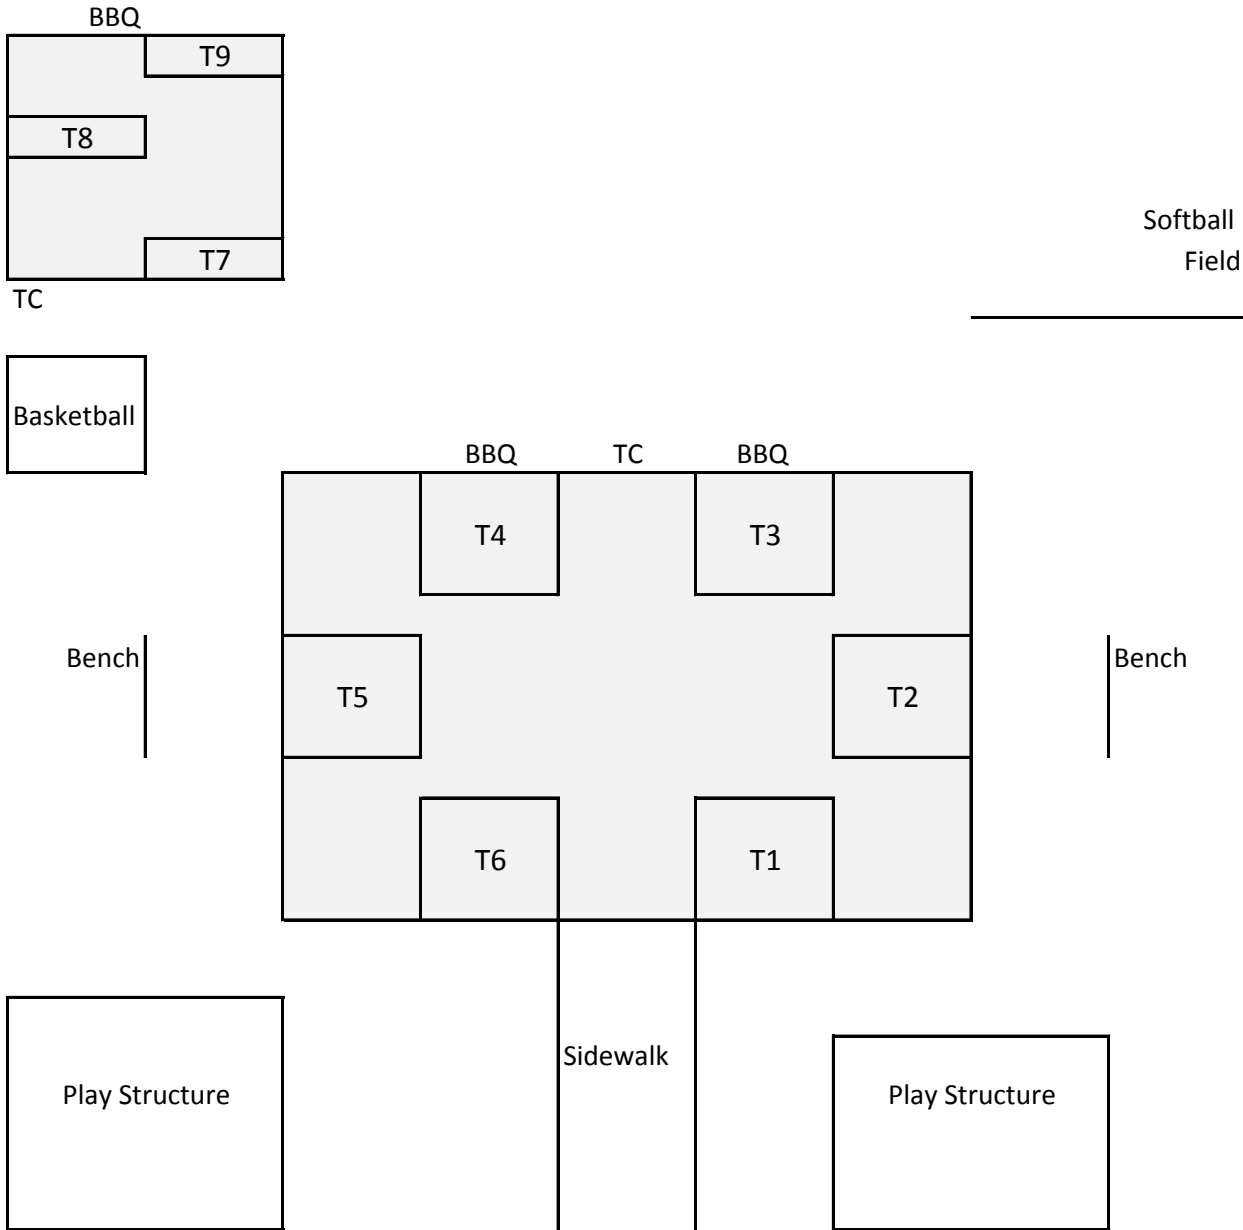

Richard "Doug" Donahue Park Wheeler Ranch Drive

- Shade Structure
- T# Tables 1-9
- TC Trash Cans
- BBQ BBQ Grills

** Not to Scale