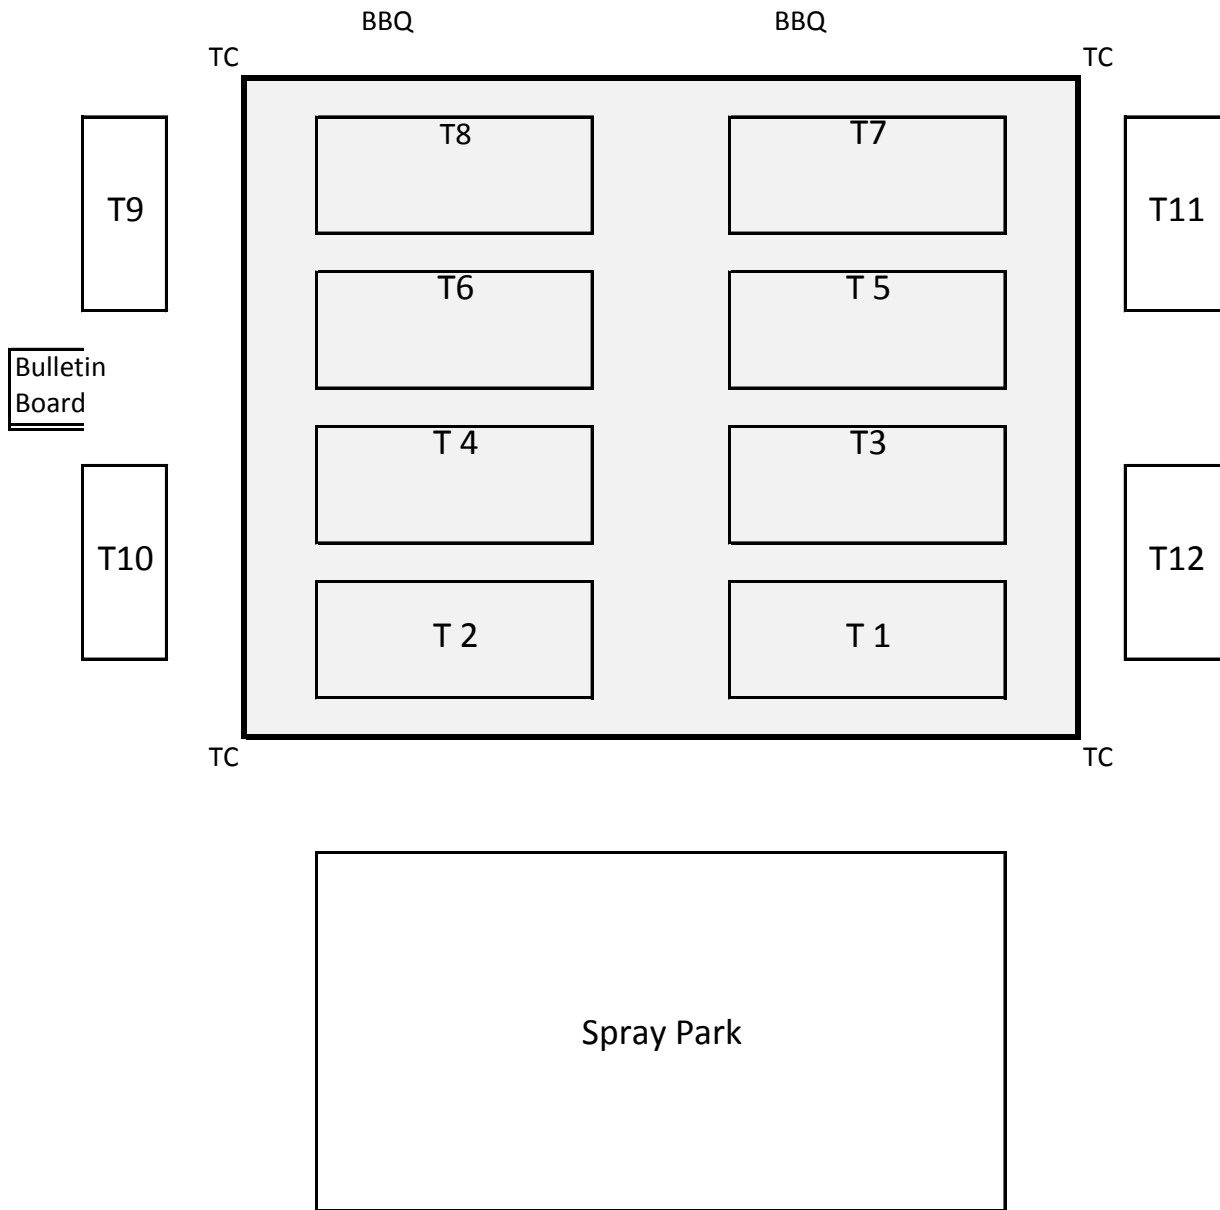

EUFAY WOOD SR. MEMORIAL PARK
River Oaks Blvd and Zanes Drive

Zanes Drive

-  Shade Structure
- T# Tables 1-12 (tables 9, 10, 11 and 12 do not have shade)
- TC Trash Cans
- BBQ BBQ Grills

** Not to Scale